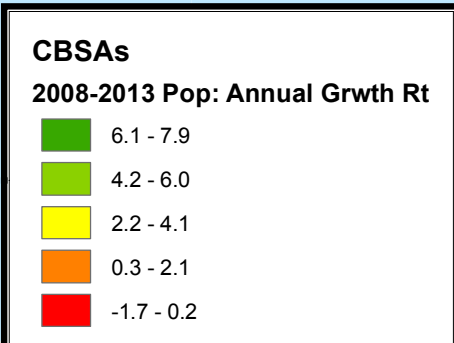

2008-2013 US Annual Population Growth Rate by CBSA

Halo Realty & Investments Corporation